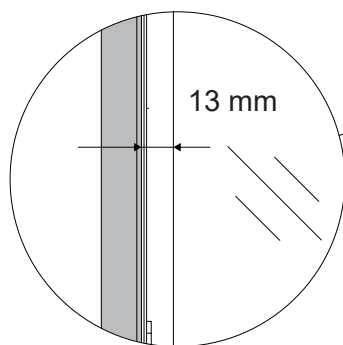

1

KIT CORNICE: A70S (FRONTALE) - FRAME KIT: A70S (FRONT)
RAHMEN KIT: A70S (VORNE) - CADRE KIT: A70S (AVANT)
KIT DE MARCO: A70S (DELANTERO)